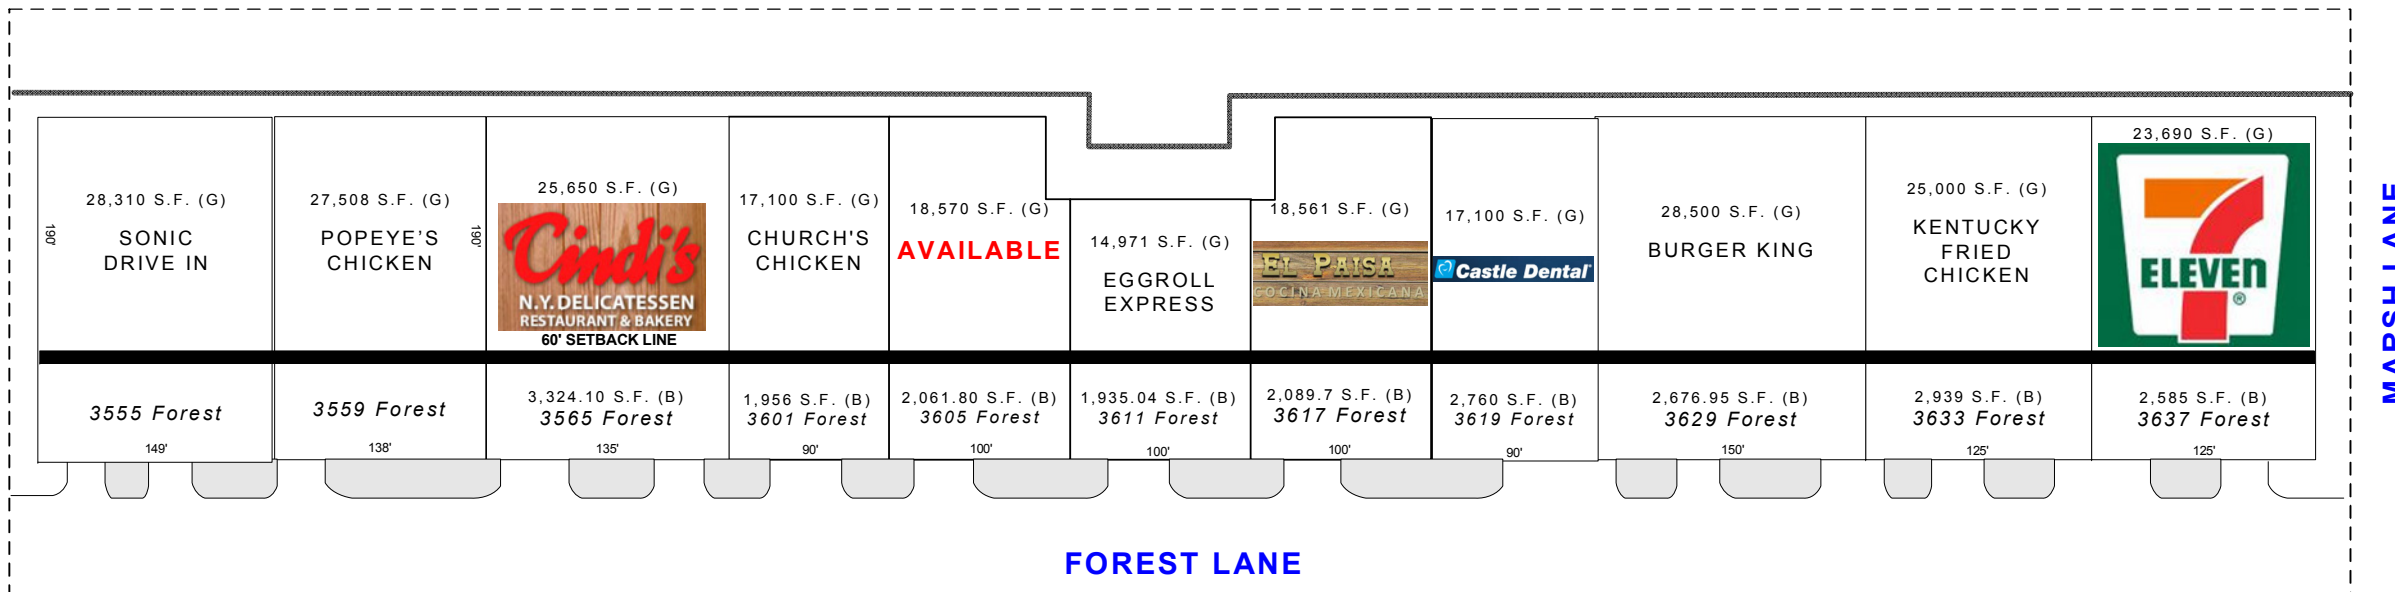

PARK FOREST SHOPPING CENTER NORTHWEST

3555-3637 Forest Lane
 Dallas, TX 75234

FOREST LANE

MARSH LANE

TABULATIONS	
LAND AREA = 5.593 ACRES	= 243,631.08 S.F.
TOTAL BUILDING AREA	= 28,766.61 S.F.

Parking Spaces By Tenant	
Seven Eleven	13
Kentucky Fried Chicken	29
Burger King	38
Castle Dental	29
Taco Bell	21
Egg Roll Express	18
AVAILABLE	15
Church's Chicken	26
Cindi's NY Deli Restaurant	38
Sonic	32