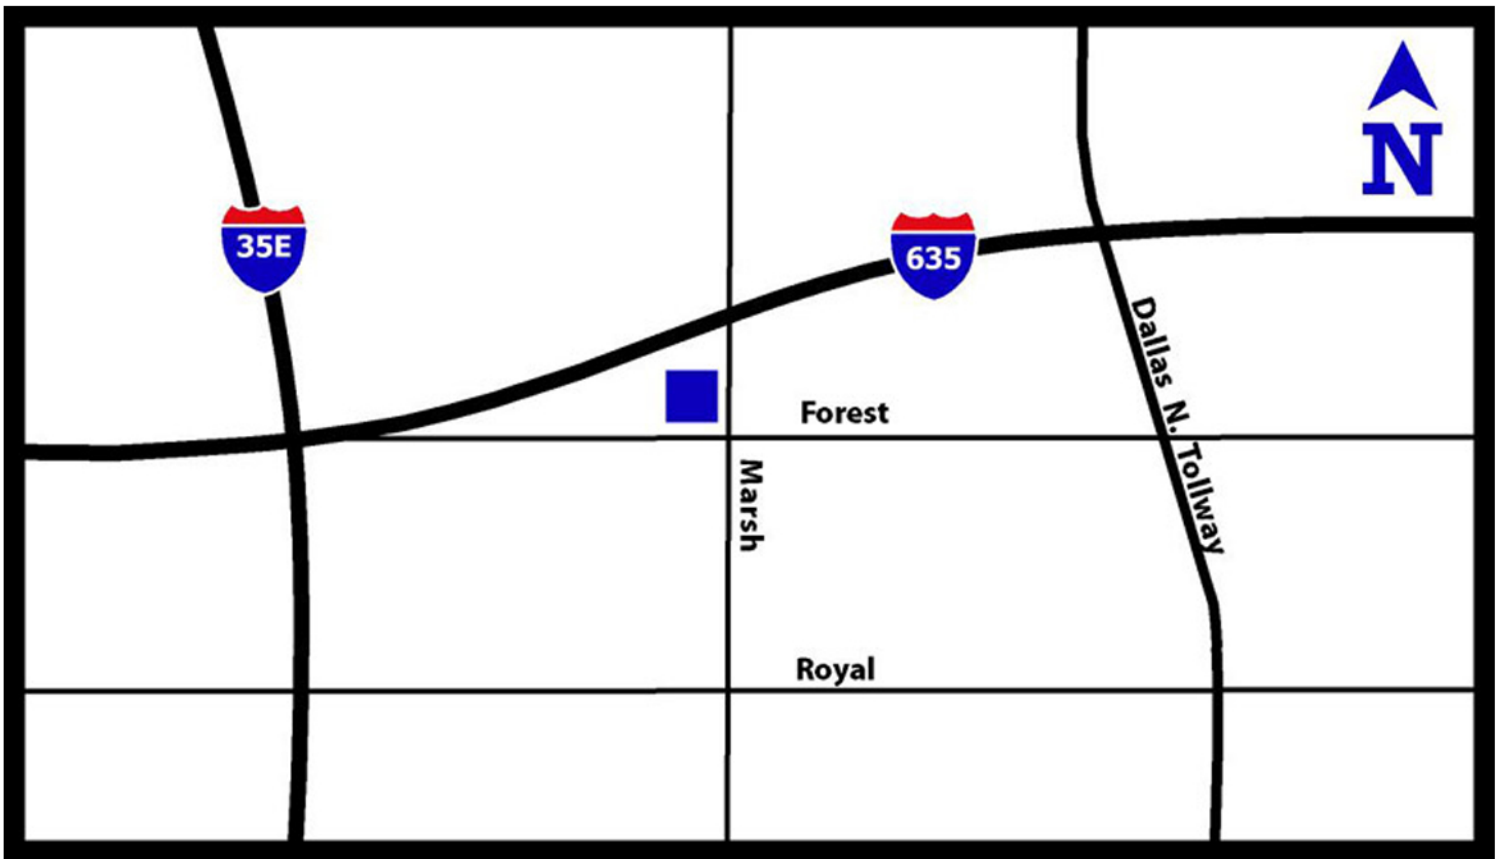

Park Forest

3626 Villaverde

Dallas, Texas 75234

Contact:

Leasing Office

Ph: 972.241.6351

F: 972.241.1918