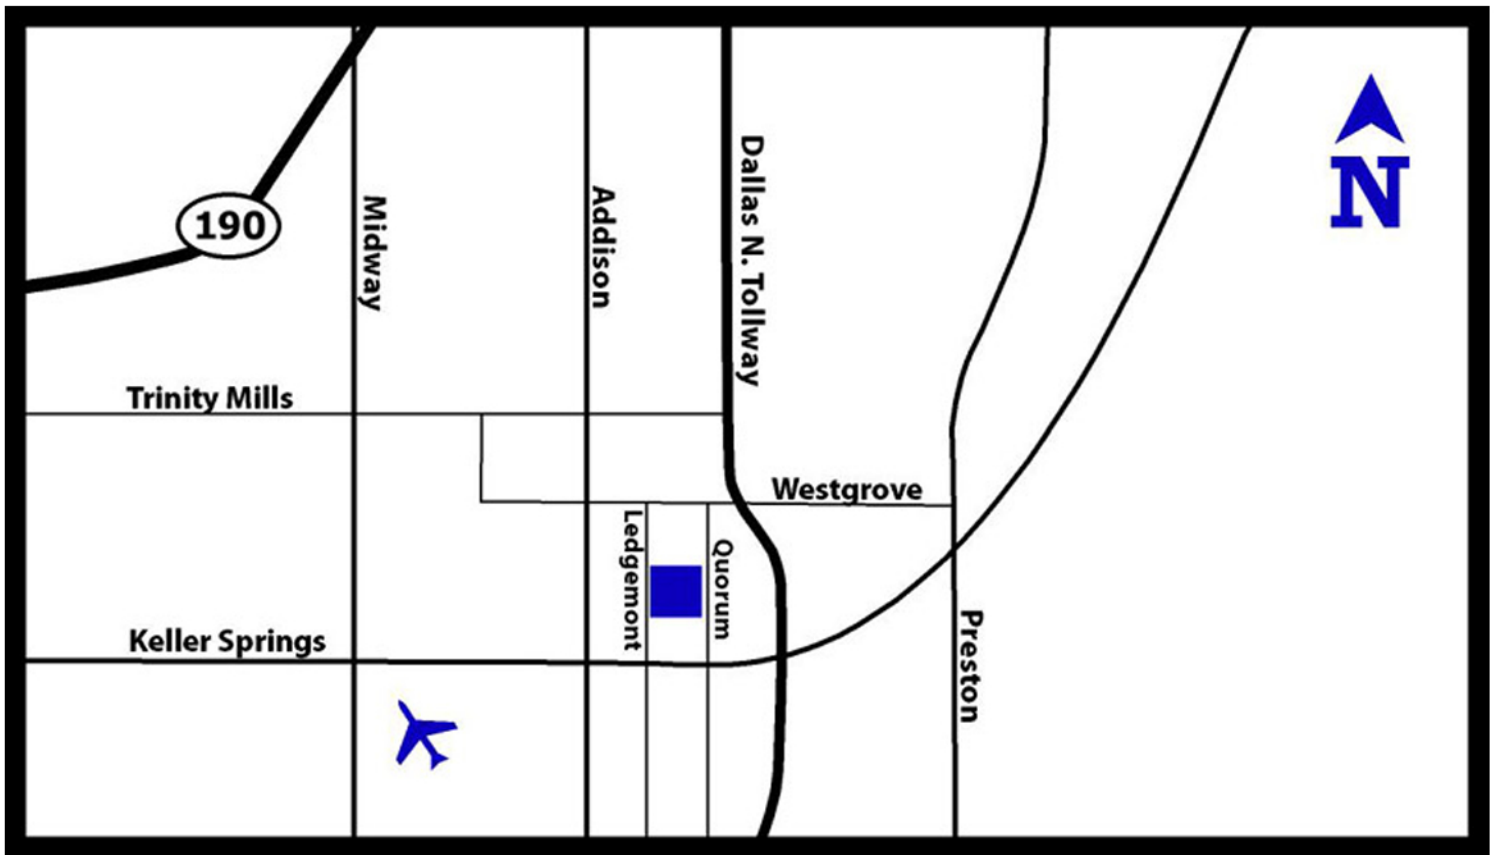

Bent Tree Trails

16300 Ledgemont

Addison, Texas 75001

Contact:

Leasing Office

Ph: 972.931.0210

F: 972.931.2290