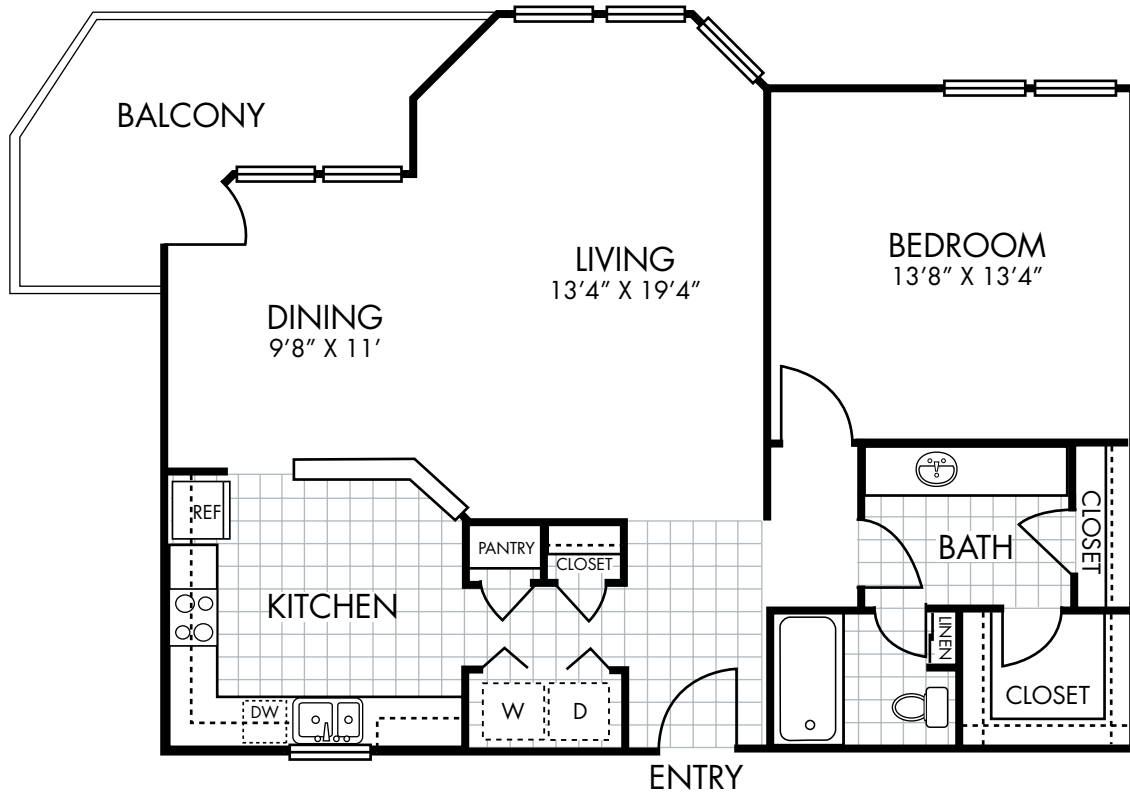

# BENT TREE TRAILS

A1  
ONE BEDROOM - ONE BATH  
701 SQUARE FEET

# BENT TREE TRAILS

A2  
ONE BEDROOM - ONE BATH  
763 SQUARE FEET

\*SOME CLOSETS HAVE BEEN CONVERTED TO WASHER/DRYER CONNECTIONS

# BENT TREE TRAILS

A3

ONE BEDROOM - ONE BATH  
874 SQUARE FEET

# BENT TREE TRAILS

A4

ONE BEDROOM - ONE BATH  
984 SQUARE FEET