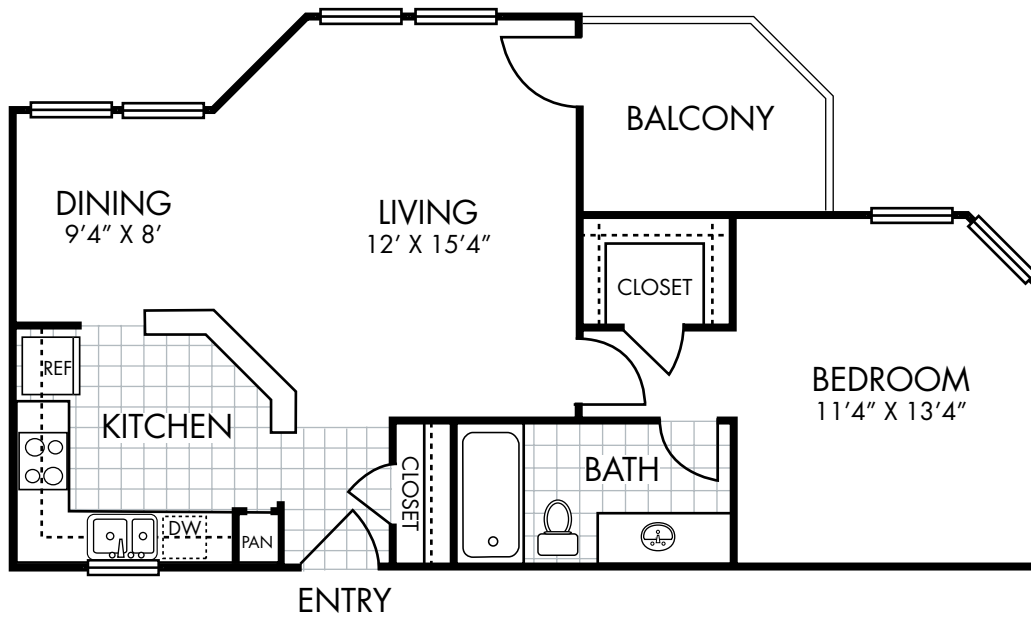

# BENT TREE TRAILS

E1  
EFFICIENCY  
571 SQUARE FEET

# BENT TREE TRAILS

A1  
ONE BEDROOM - ONE BATH  
701 SQUARE FEET

# BENT TREE TRAILS

A2  
ONE BEDROOM - ONE BATH  
763 SQUARE FEET

\*SOME CLOSETS HAVE BEEN CONVERTED TO WASHER/DRYER CONNECTIONS

# BENT TREE TRAILS

A3

ONE BEDROOM - ONE BATH  
874 SQUARE FEET