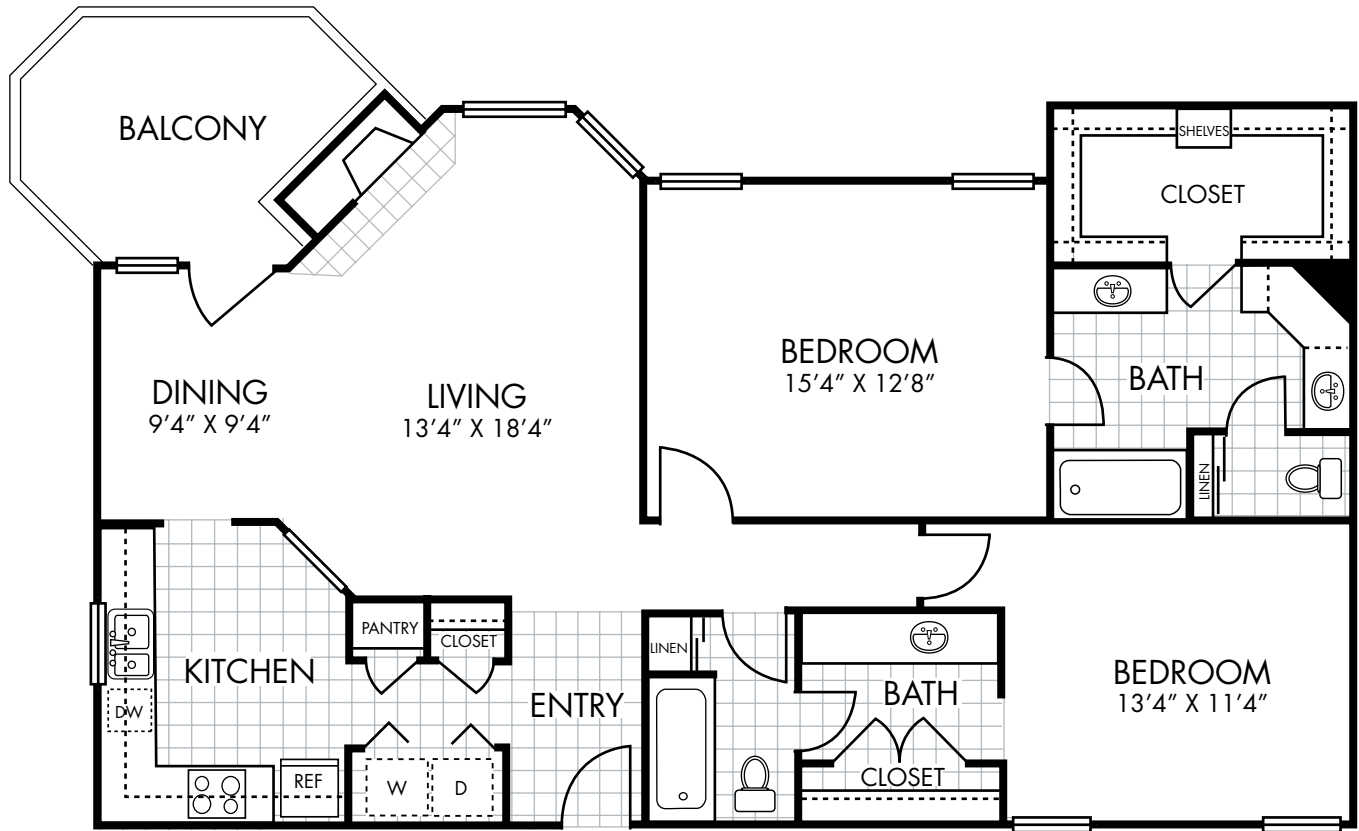

# BENT TREE TRAILS

A3

ONE BEDROOM - ONE BATH  
874 SQUARE FEET

# BENT TREE TRAILS

A4

ONE BEDROOM - ONE BATH  
984 SQUARE FEET

# BENT TREE TRAILS

B1  
TWO BEDROOM - TWO BATH  
1,225 SQUARE FEET

# BENT TREE TRAILS

B2  
TWO BEDROOM - TWO BATH  
1,290 SQUARE FEET