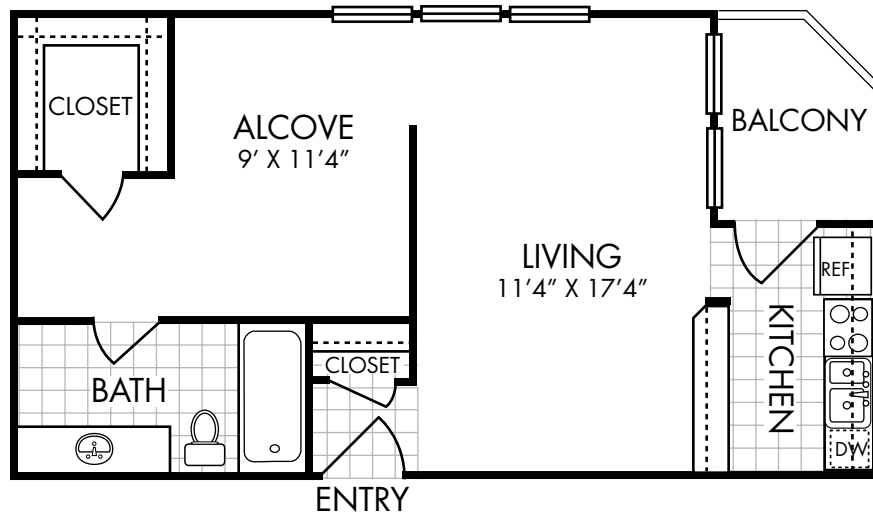

# BENT TREE TRAILS

E1  
EFFICIENCY  
571 SQUARE FEET

# BENT TREE TRAILS

A1  
ONE BEDROOM - ONE BATH  
701 SQUARE FEET

# BENT TREE TRAILS

A2  
ONE BEDROOM - ONE BATH  
763 SQUARE FEET

\*SOME CLOSETS HAVE BEEN CONVERTED TO WASHER/DRYER CONNECTIONS

# BENT TREE TRAILS

A3

ONE BEDROOM - ONE BATH  
874 SQUARE FEET