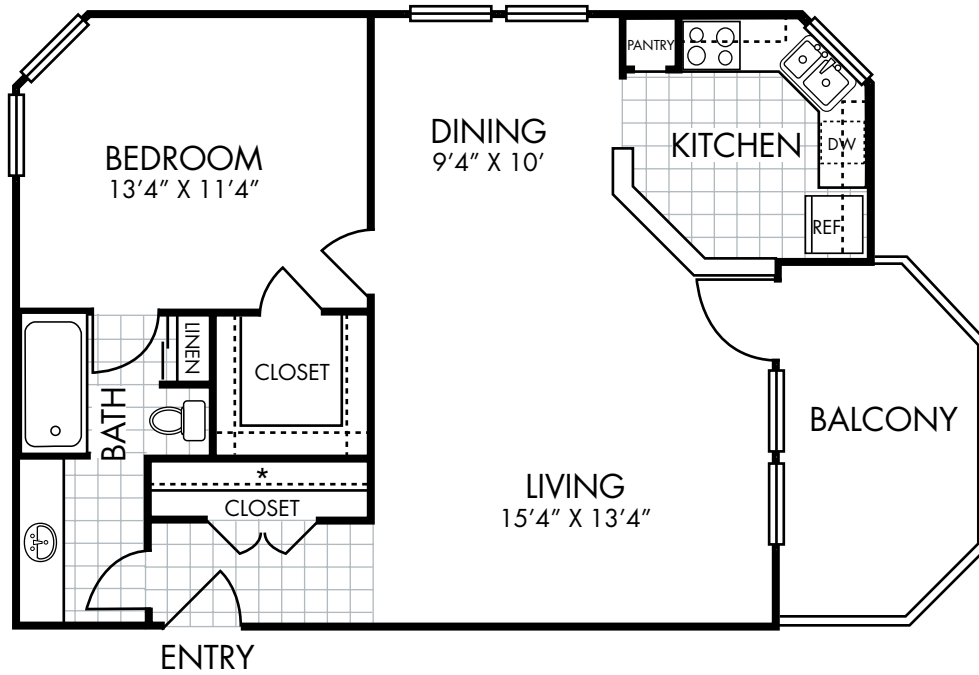

# BENT TREE TRAILS

E1  
EFFICIENCY  
571 SQUARE FEET

# BENT TREE TRAILS

A1  
ONE BEDROOM - ONE BATH  
701 SQUARE FEET

# BENT TREE TRAILS

A2  
ONE BEDROOM - ONE BATH  
763 SQUARE FEET

\*SOME CLOSETS HAVE BEEN CONVERTED TO WASHER/DRYER CONNECTIONS

# BENT TREE TRAILS

A3

ONE BEDROOM - ONE BATH  
874 SQUARE FEET