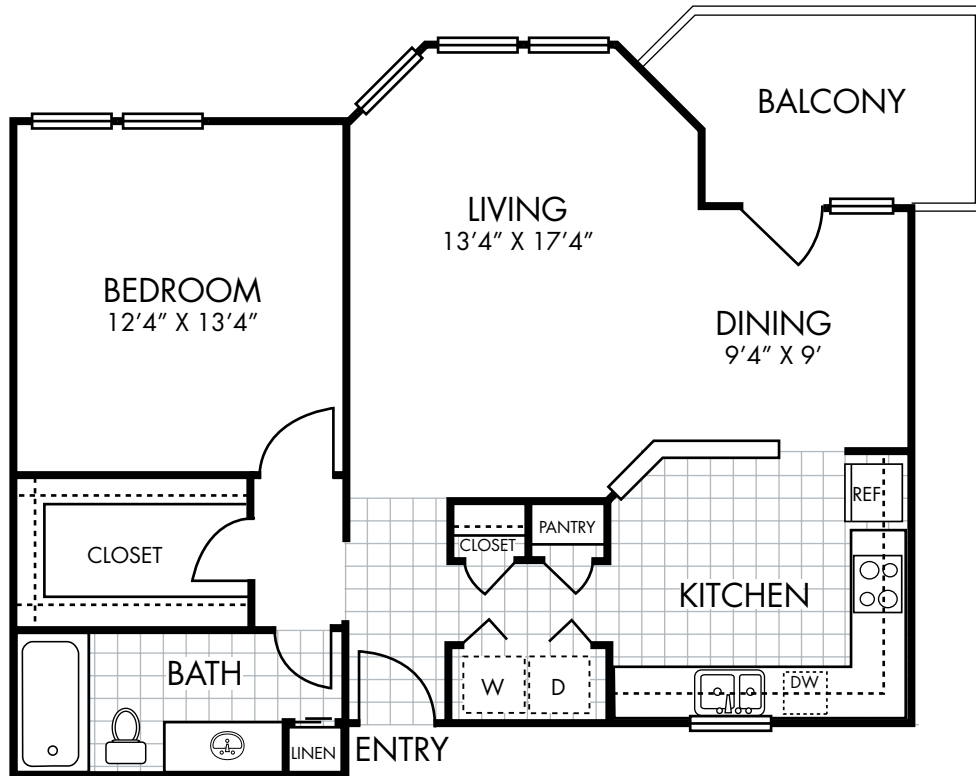

# BENT TREE TRAILS

E1  
EFFICIENCY  
571 SQUARE FEET

# BENT TREE TRAILS

A1  
ONE BEDROOM - ONE BATH  
701 SQUARE FEET

# BENT TREE TRAILS

A2  
ONE BEDROOM - ONE BATH  
763 SQUARE FEET

\*SOME CLOSETS HAVE BEEN CONVERTED TO WASHER/DRYER CONNECTIONS

# BENT TREE TRAILS

A3

ONE BEDROOM - ONE BATH  
874 SQUARE FEET