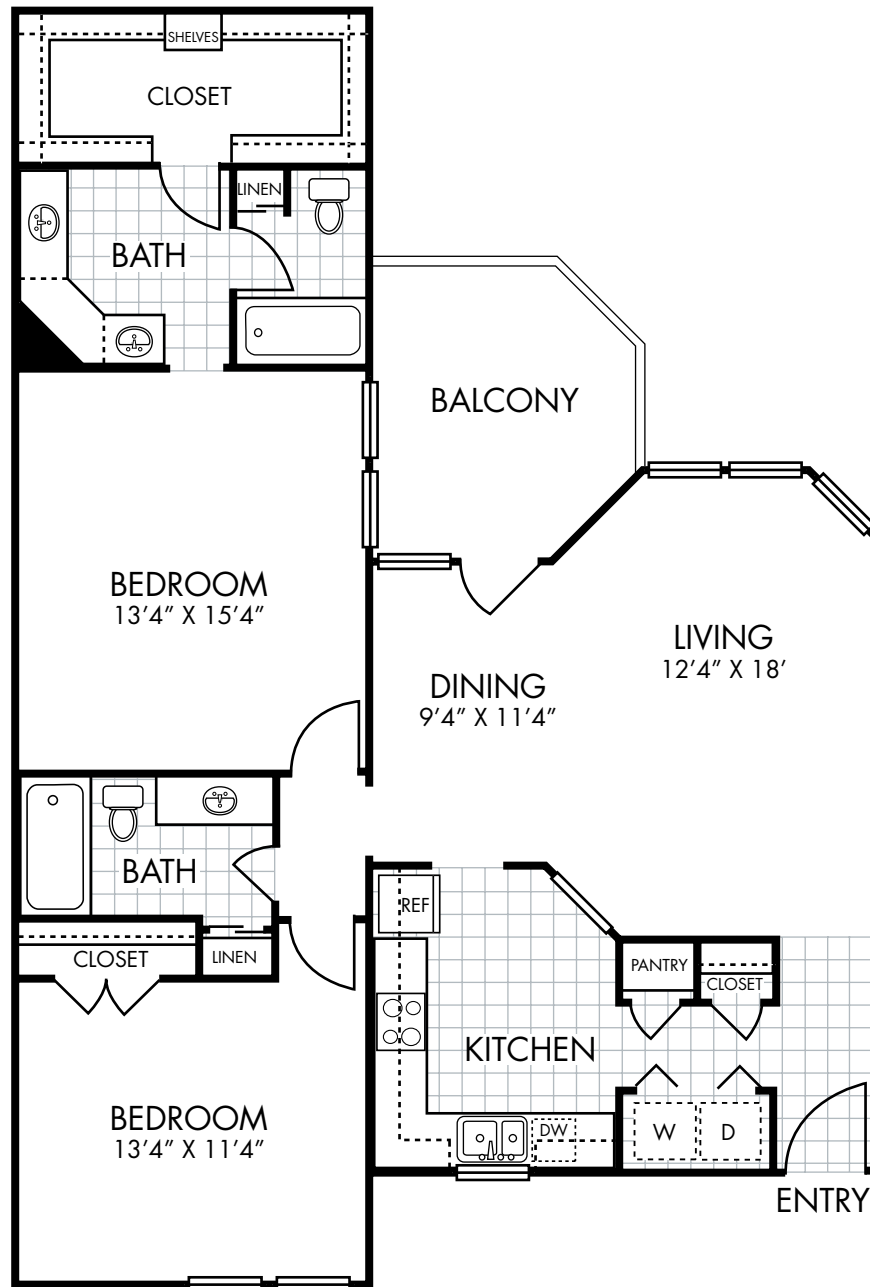

# BENT TREE TRAILS

A3

ONE BEDROOM - ONE BATH  
874 SQUARE FEET

# BENT TREE TRAILS

A4

ONE BEDROOM - ONE BATH  
984 SQUARE FEET

# BENT TREE TRAILS

B1  
TWO BEDROOM - TWO BATH  
1,225 SQUARE FEET

# BENT TREE TRAILS

B2  
TWO BEDROOM - TWO BATH  
1,290 SQUARE FEET