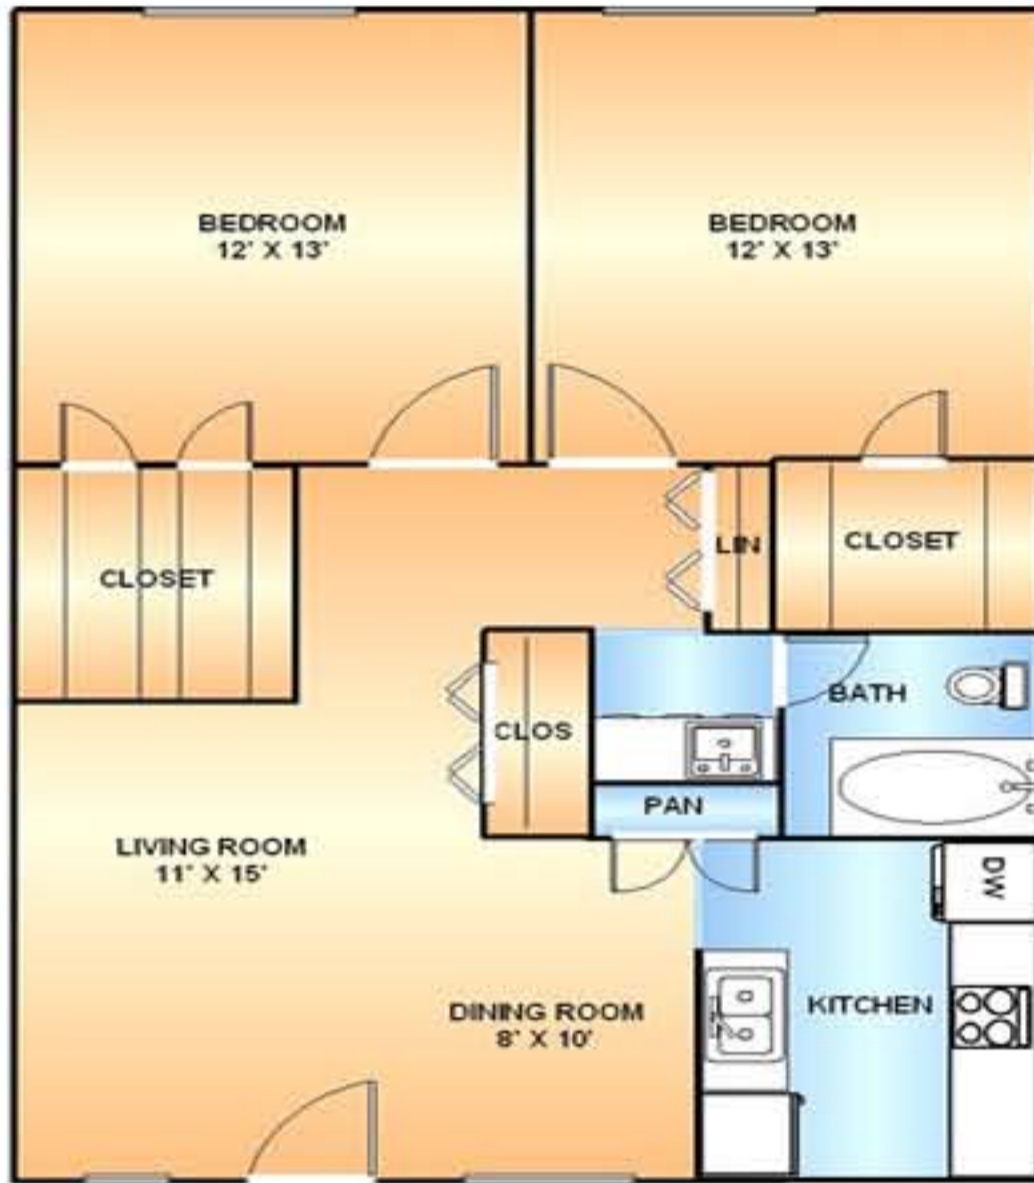

# Park Forest Apartments Dallas, Texas

**B-1**  
2 Bedroom, 1 Bath  
850 sq. ft.

**B-3**  
2 Bedroom,  
2 Bath  
996 sq. ft.

**B-4**  
2 Bedroom,  
2 Bath  
998 sq. ft.

**C-1**  
3 Bedroom,  
2 Bath  
1270 sq. ft.