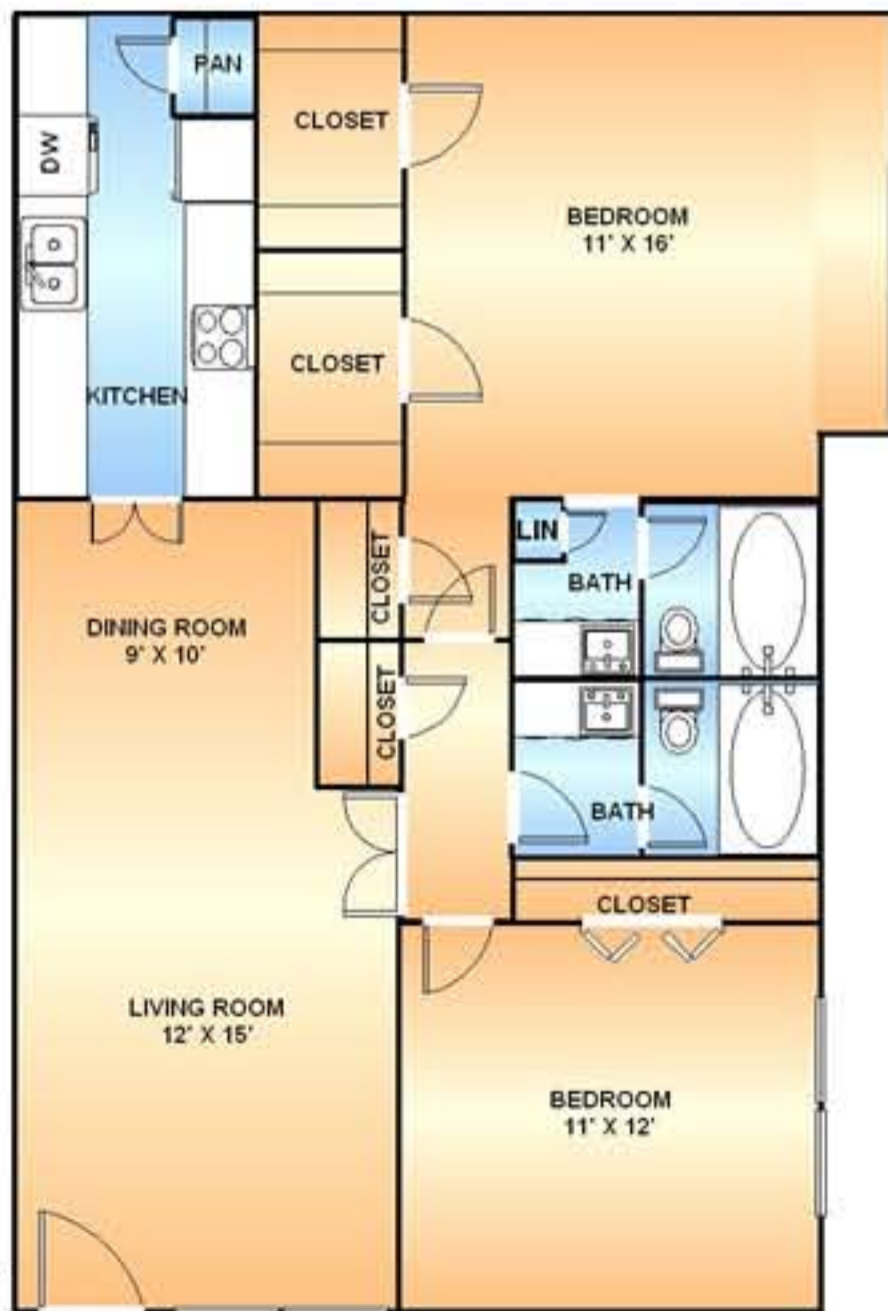

# Park Forest Apartments Dallas, Texas

**B-1**  
2 Bedroom, 1 Bath  
850 sq. ft.

**B-3**  
2 Bedroom,  
2 Bath  
996 sq. ft.

**B-4**  
2 Bedroom,  
2 Bath  
998 sq. ft.

**C-1**  
3 Bedroom,  
2 Bath  
1270 sq. ft.