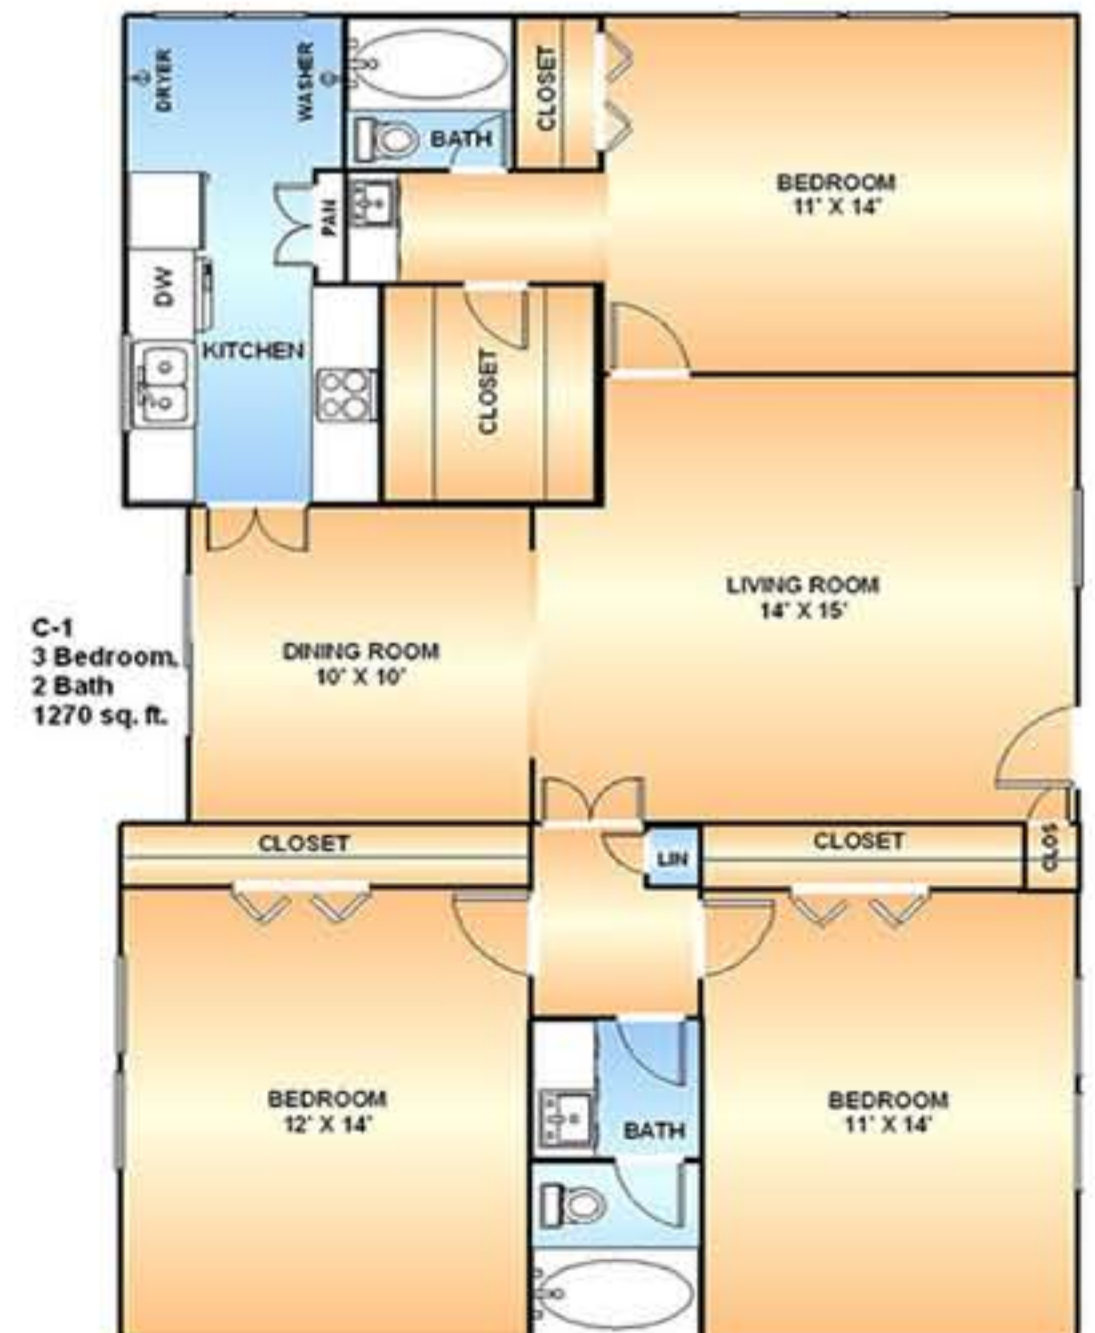

# Park Forest Apartments Dallas, Texas

**B-1**  
2 Bedroom, 1 Bath  
850 sq. ft.

**B-3**  
2 Bedroom,  
2 Bath  
996 sq. ft.

**B-4**  
2 Bedroom,  
2 Bath  
998 sq. ft.

**C-1**  
3 Bedroom,  
2 Bath  
1270 sq. ft.