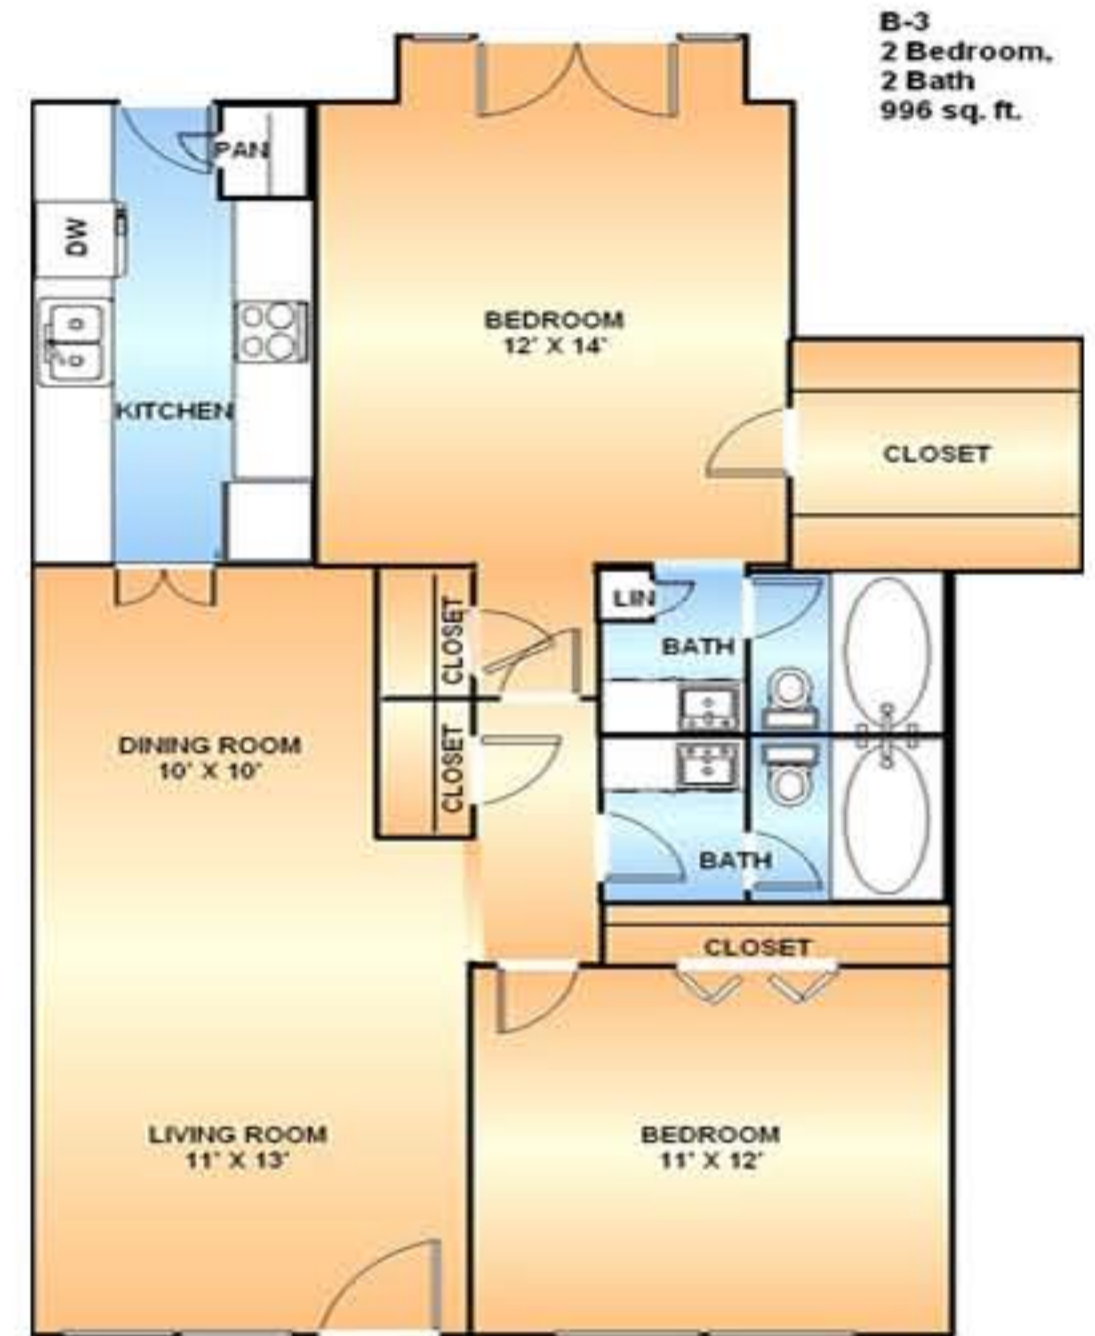

# Park Forest Apartments Dallas, Texas

**B-1**  
2 Bedroom, 1 Bath  
850 sq. ft.

**B-3**  
2 Bedroom,  
2 Bath  
996 sq. ft.

**B-4**  
2 Bedroom,  
2 Bath  
998 sq. ft.

**C-1**  
3 Bedroom,  
2 Bath  
1270 sq. ft.