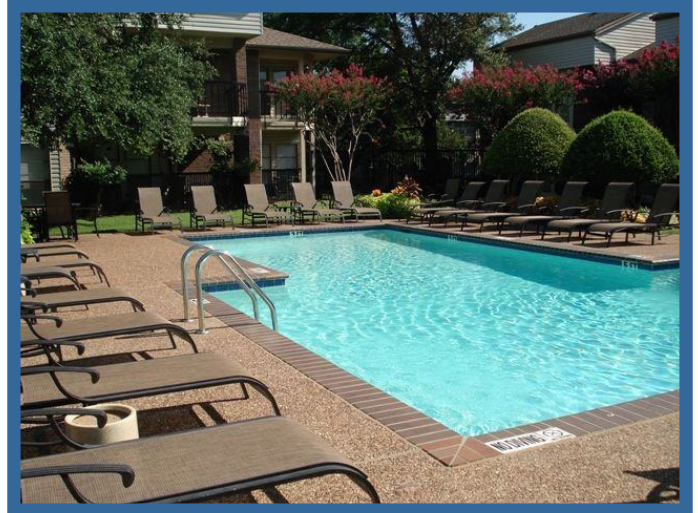

BENT TREE TRAILS | Addison, Texas

16300 Ledgemont Lane Addison, Texas 75001

**On Ledgemont between Knoll Trail
& Westgrove**

Nestled in the prestigious Bent Tree area of North Dallas, Sabre Realty Management's tradition continues with fabulous 1 and 2 bedroom apartment homes. If a spacious home in a beautiful, peaceful community is ideal for you, then you will fall in love with Addison's best kept secret.

- Swimming Pool and Heated Spa
- Free Addison Athletic Club membership
- Washer/dryer connections *
- Complementary Video Library
- DIRECTV satellite, AT&T Uverse services
- Park Views Available
- Two lighted tennis courts
- Intrusion alarms available
- Door-to-door trash collection
- Covered parking
- Complementary Roadside America Auto Service
- French Doors